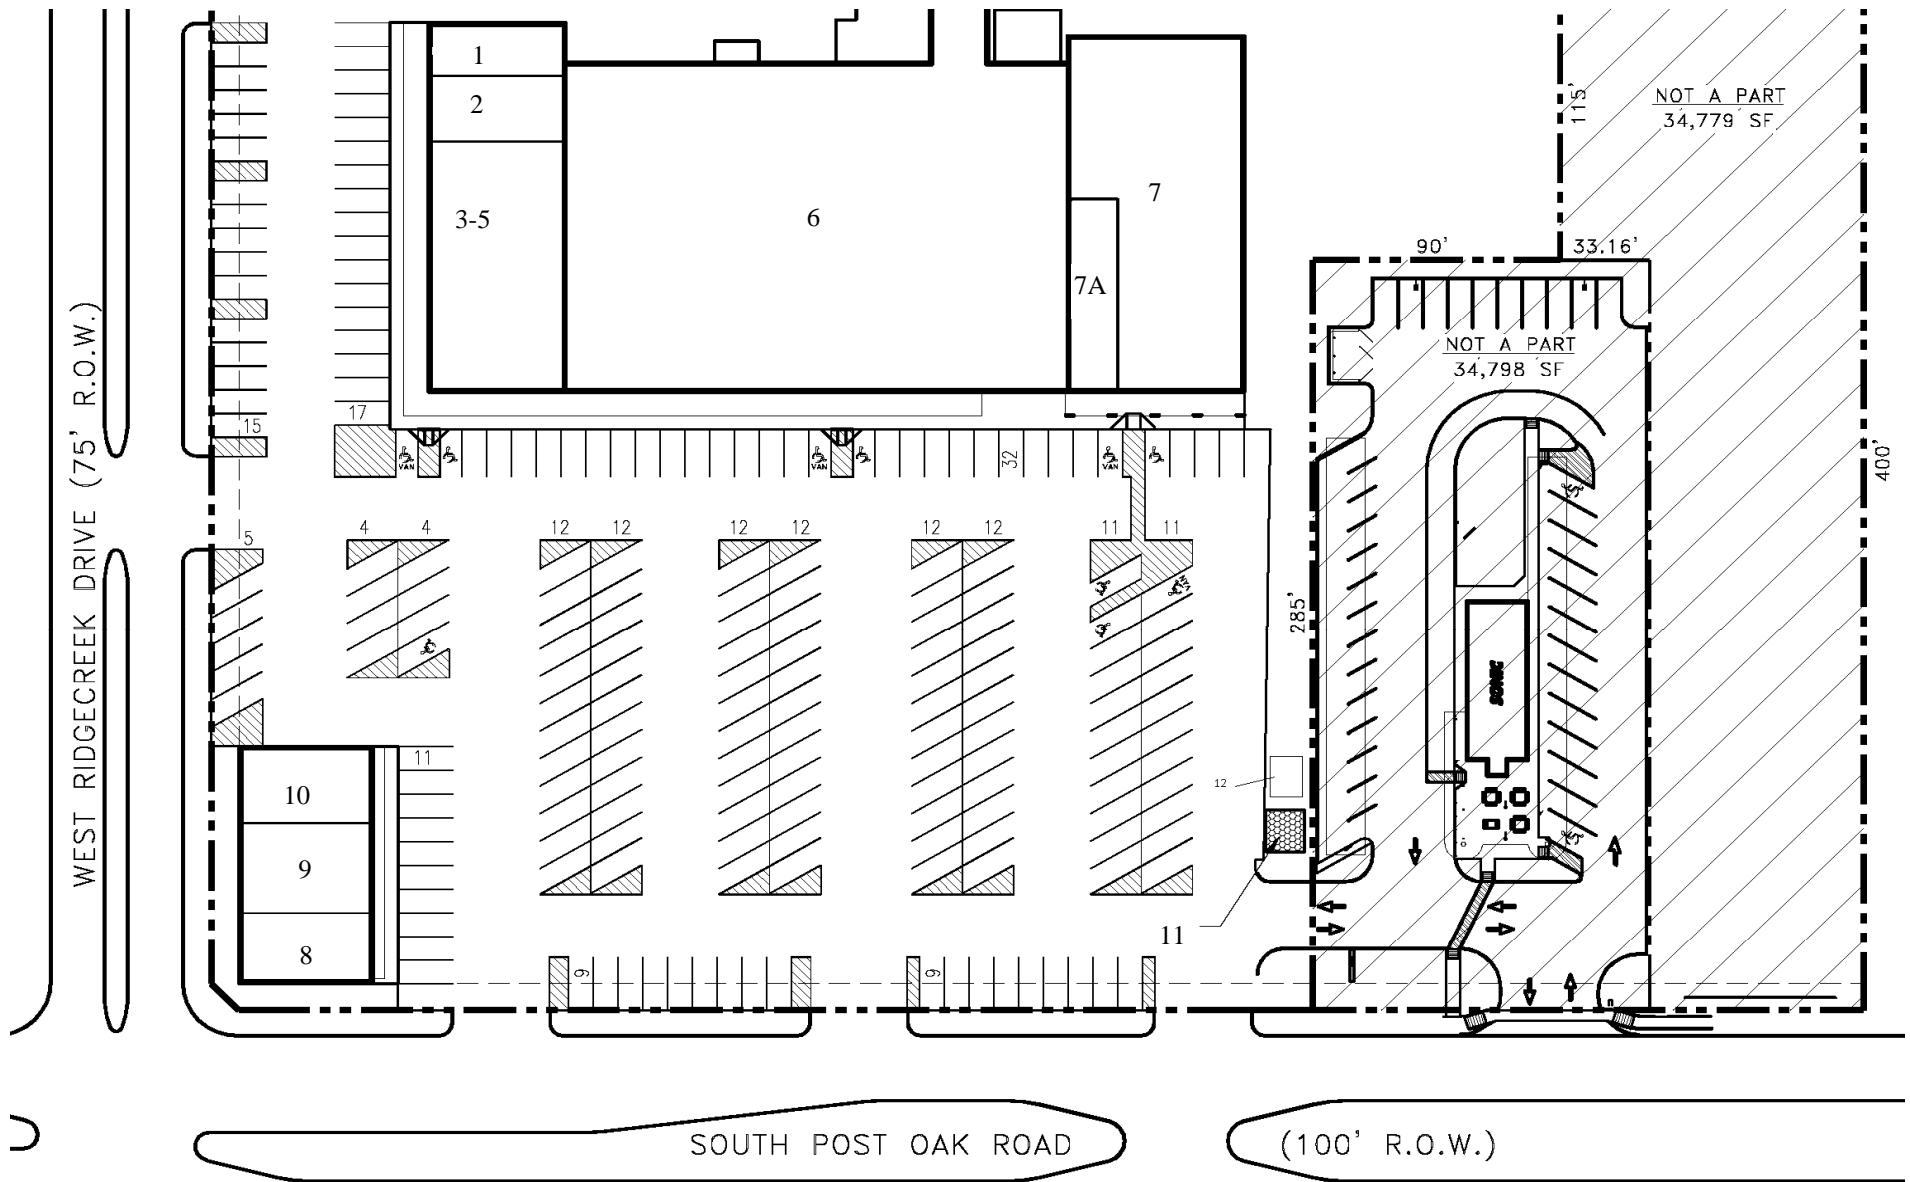

RIDGEFAIR SHOPPING CENTER

LAND AREA 152,207 SF BUILDING AREA 43,242 SF

1	Roof Contractor's Office	1,000 SF	8	Sandwich Shop	1,248 SF
2	Liquor Store	1,250 SF	9	Cell Phone Store	1,672 SF
3-5	Beauty Supply	4,750 SF	10	Chicken Restaurant	1,400 SF
6	Food Store	23,282 SF	11	Water Dispensing Unit	Kiosk
7A	Pizza Restaurant	1,470 SF			